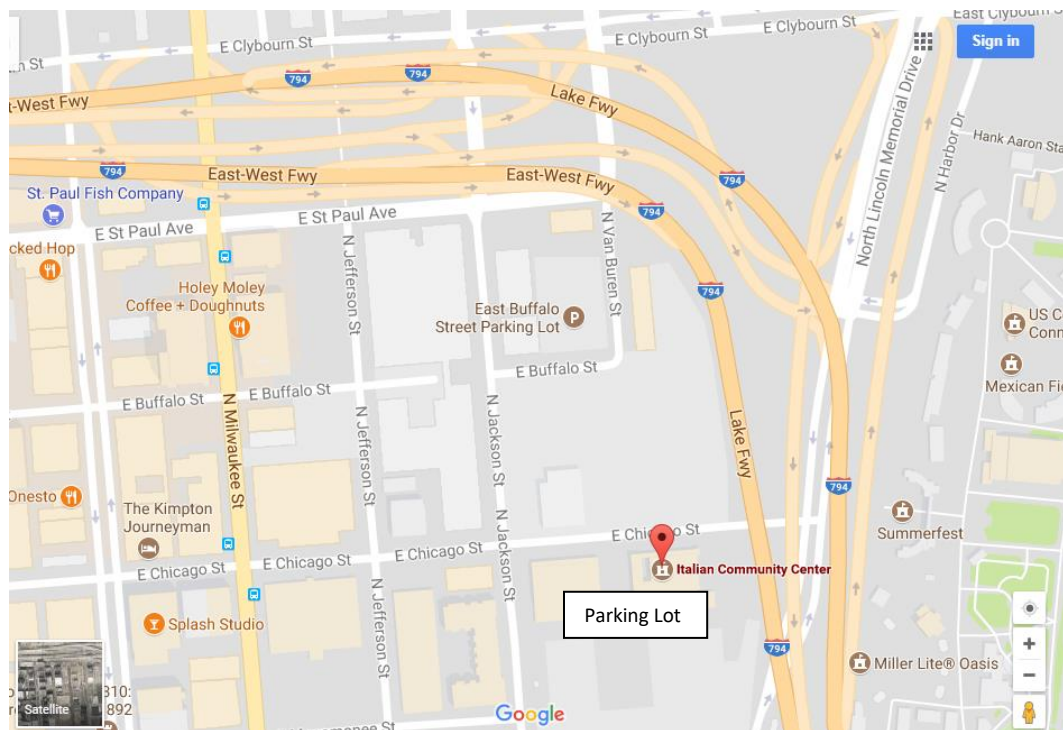

Directions to the Italian Community Center. Parking is complementary

Italian Community Center
631 E Chicago St.
Milwaukee, WI 53202

Coming from the West

Take 1-94 E. Merge onto 1-794 E via EXIT 310C on the **left toward Lakefront/Port of Milw.** Take the Jackson St/Van Buren St. exit, EXIT 1E, on the **left.** Keep **right** to take the **Jackson St. S ramp.** Turn **slight right** onto N Jackson St. Continue 2 blocks, the Italian Community Center is on the corner of Jackson St. and E Chicago St. Our parking lot is on the South side of the building.

Coming from the South

Take I-94 W/I-43 N. Take the **I-794 E** exit, EXIT 310C, toward **Lakefront.** Take EXIT 1D toward **Plankinton Avenue.** Merge onto I-794 E via the ramp on the **left toward Lakefront.** Take the **Jackson St/Van Buren St** exit, EXIT 1E, on the **left.** Keep **right** to take the **Jackson St S** ramp. Turn **slight right** onto N Jackson St. Continue 2 blocks, the Italian Community Center is on the corner of Jackson St. and E Chicago St. Our parking lot is on the South side of the building.

Coming from the North

Take I-43 S. Merge onto I-794 E via EXIT 72B toward **Lakefront.** Take the **Jackson St/Van Buren St** exit, EXIT 1E, on the **left.** Keep **right** to take the **Jackson St S** ramp. Turn **slight right** onto N Jackson St. Continue 2 blocks, the Italian Community Center is on the corner of Jackson St. and E Chicago St. Our parking lot is on the South side of the building.